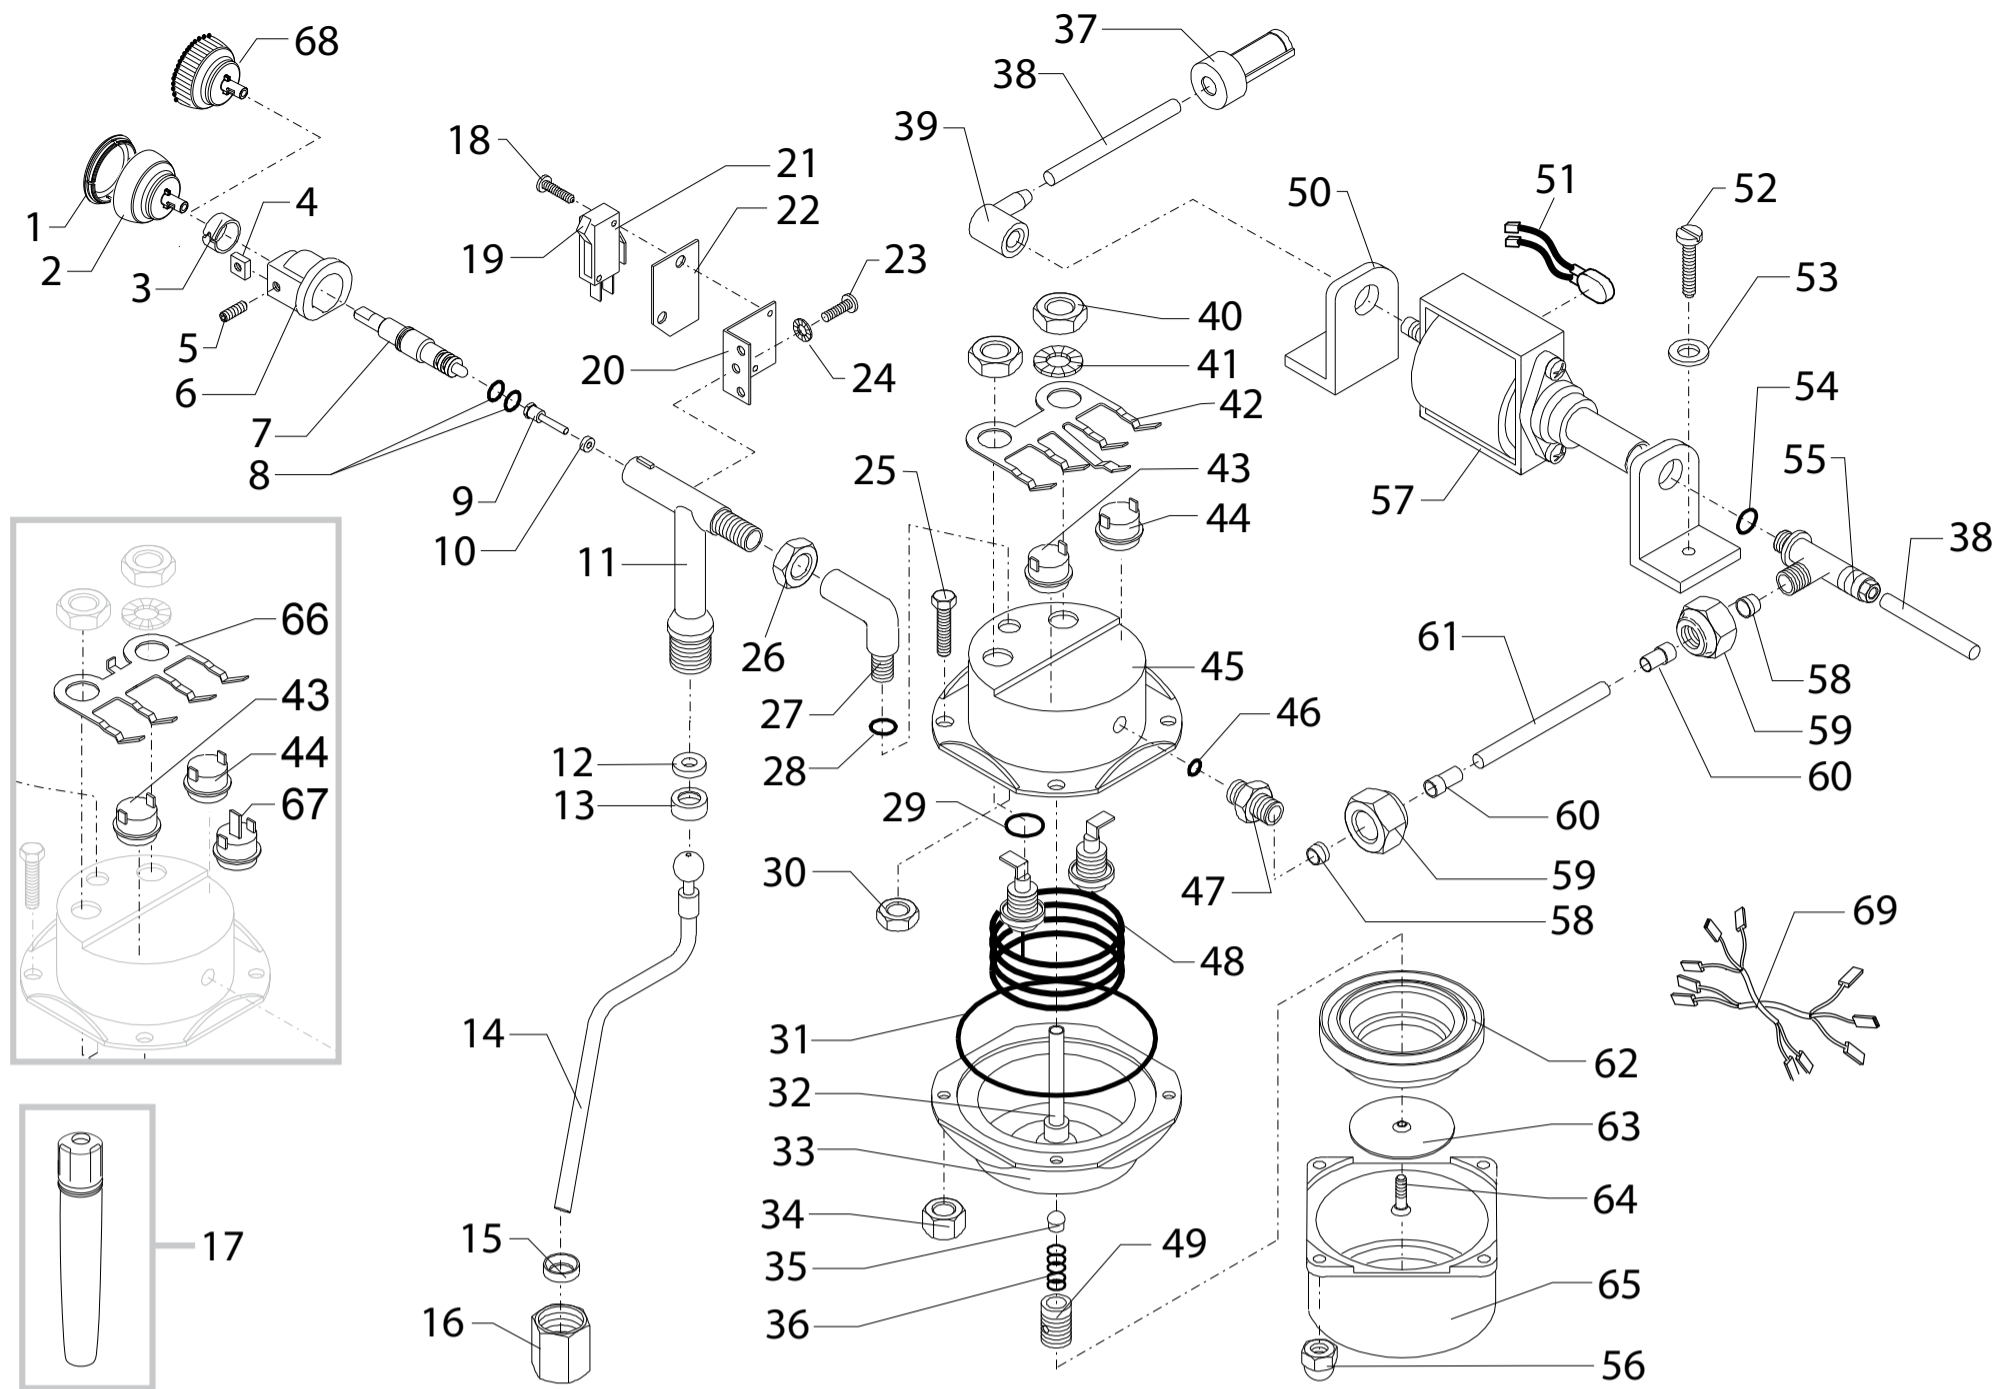

Saeco® SIN 006XN

CE Cod. 10002322-2361-62
2540-2541-2542-3137-3300

POS	CODE	DESCRIPTION	NOTE	POS	CODE	DESCRIPTION	NOTE
01	178690700	BOX POLYST.RIO VAPORE A10/A100		29	11007612	SILVER BUTTON ON/OFF VIA VENEZIA RST	
02	13000611	DISPAY BOX V2 SAECO VIA VENEZIA RST BLK		30	182510700	ANTIDIST.CONDENSER R.46 0,1MF 275VAC	
	13000536	DISPAY BOX SAECO VIA VENEZIA RST SS		31	142860150	BLACK WATER TANK FUNNEL	
03	15001163	INSTR.MANUAL SAECO VIA VENEZIA RST		32	129590121	SELF TAPSCREW 2,9X6,5 TMC SS	
	15001252	INSTRUCT.MANUAL SAECO VIA VENEZIA RST SS		33	11007764	ST.STEEL FIN.7 CUPWARMING LID A10/A100	
04	146680159	GREY/7016 COFFEE MEASURE		34	129516803	SCREW TCB3,5X19 DIN 7981 NICK	
05	148000550	SCRAPER SEAL CLEANING CROSS INSERT		35	142840762	GREY SCREW COVER PLATE	
06	179990200	BAND FOR LIFTING L=1550 H=150 MM		36	147750647	BLACK BOILER PLATE GUARD A100/A110	
07	226552008	BLACK/CHROM.BRASS FILTERHOLD. STARBUCK (SEE EXP.COD.E90022)		37	128310321	WASHER UNI 8842 A3 SS	
	226551850	BLACK PRESS.FILTERH.BRASS (SEE EXP.COD.E90005)		38	128210200	ELASTIC WASHER FOR SHAFT D=2MM	
08	124652821	POD FILTER F.D=31MM H=20,2MM P=1,5MM	ONLY U.S.A.	39	11007078	SILVER BUTTON EXTERNAL FRAME AROMA RST	
	124653221	POD FILTER F.D=31 MM H=20,2MM P=2 MM		40	12000864	COFFEE LIGHT BIPOL.SWITCH UL 1AA5HLG000	
09	145849762	PRES.FILTER HOLDER SS.BOILER H=11,3			12000829	COFFEE LIGHT BIPOL.SWITCH 1AA5CLG000	
10	11007909	SB/STAINLESS STEEL GRATE A100 /A110		41	11006942	GREY INNER SUPPORT BUTTON AROMA RST	
	125740921	STAINLESS STEEL GRATE A100 /A110		42	11007613	SILVER BUTTON 1 CUP VIA VENEZIA RST	
11	11007615	BLACK DRIP TRAY A100/A110 S/SCREEN SAECO		43	12000867	STEAM LIGHT ONE-POLE SWIT. UL1AA5HLG001	
	149640847	VASCH.RECUP.ACQUAA100/A110 VERN.NERO			5332003000	STEAM LIGHT ONE-POLE SWITCH 1AA5CLG001	
12	142600347	BLACK REPOSITORY DRAWER A100/A110					
13	149180847	BLACK DRIP TRAY SUPPORT A100/A110					
14	187640500	GROMMET AB/9 BLACK 75SHORE 1017712					
15	183920150	P.CABLE USA/UL BLACK L=1600MM					
	183502000	POWER CABLE SCHUKO BLACK L=1600MM					
	183504000	P.CABLE AUSTRALIA BLACK L=1600MM					
	183970150	POWER CABLE UK BLACK L=2000MM					
16	147620500	ROUND ADHESIVE FOOT 5025 BLACK					
17	188600550	CABLE CLAMP BLACK					
18	U109.014	SCREW AUT.TCB 2,9X16 DIN 7981 C					
19	129511803	SCREW TCB 2,9X6,4 DIN 7981 NICK					
20	128310304	WASHER UNI 8842 A3 BURNISHED					
21	227540547	BLACK BOILER SUPPORT PLATE VAP/PROFI					
22	11007698	BLACK/SML CASING V.V.RST S/S.VIA VENEZIA					
22	11007957	SS.SATINY CASING V.V.RST S/S.VIA VENEZIA					
23	147620700	ROUND SELF ADH. FOOT SJ 5003 BLACK					
24	11007754	WATER CONT.A100/A110 TRANSP/GREY S/S.MAX					
25	186801400	3 WAY JUNCT.BLOCK PA 27/3 + SYMBOLS					
26	186800700	SUBJUNCTION BLOCK PA 52 24 WAY					
27	288750400	PLAST.INSULATE JUNCT.BLOCK 4 WAY					
28	12000865	ON-OFF LIGHT BIPOL.SWITCH UL 11A8HLG000					
	12000853	ON-OFF LIGHT BIPOL.SWITCH 11A8CLG000					