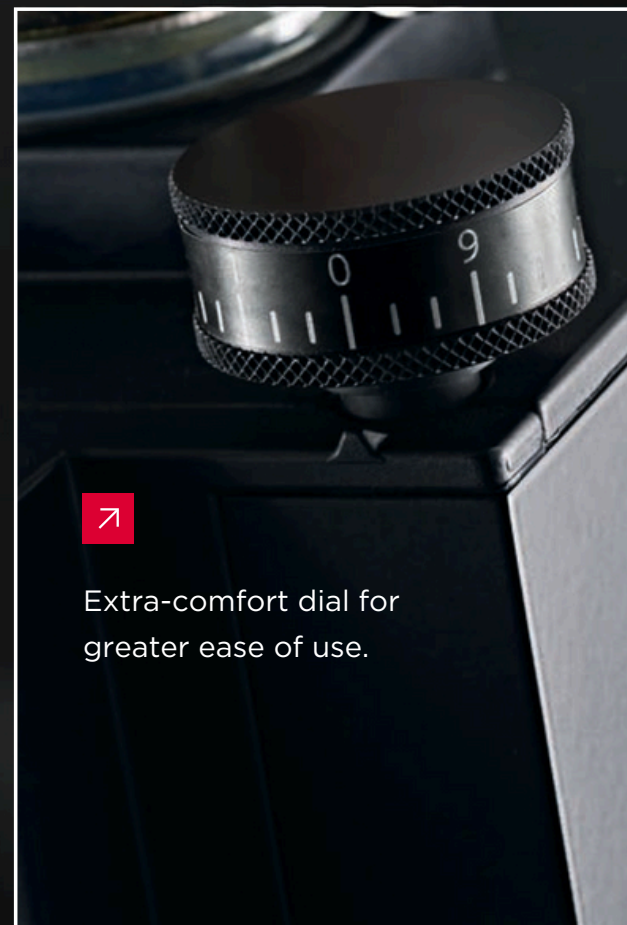

FILTRO SILENT

Mignon Filter Range

- 1 **FILTRO PRO** (50 mm) burrs with dedicated geometry, specific for filter coffee grinding.
- 2 Extra-Comfort dial.
- 3 Manual Activation.
- 4 **Handbrew Cup (80g)** included, with soft molded base.
- 5 **Silent Technology:** The exclusive anti-vibration solution reduces the grinding noise by approximately 20 dB compared to the conventional grinders and paves the way for a new way of grinding coffee: accurate and quiet (64,5 dB).
- 6 **Stepless micrometric regulation system** (patented by Eureka), with larger dial and vertical measurement scale for a greater ease of use.
- 7 **High Speed maintenance:** the typical mechanical composition of our burrholder set, that can be dismantled removing only 9 screws, permits to quickly replace and clean the burrs as well as a remarkable time and coffee saving.
- 8 **Anti-Clump & Electrostaticity System (ACE).**

Recommended grinding modes

SUGGESTED USE:
Drip / French Press

“Silent Technology”

FILTRO PRO burrs (50 mm), with a Brew Specific Design (grind productivity of 1,5 - 2,1 gr/s).

Hand Brew Cup: it provides you with an extremely comfortable coffee collecting experience, suitable to all the alternative brewing methods, thanks to the functional (and yet elegant) design and 80 g capacity.

Extra-comfort dial for greater ease of use.

**YOUR COFFEE
EXPERIENCE**