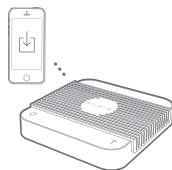

Get started at acaia.co/manual

Need Help? contact us at support@acaia.co

Quick Start Guide

- 1 Remove Protective Cushion

Remove protective cushion from the bottom of scale.

- 2 Put on Steady Surface

Set the acaia scale on a flat and **steady surface**.

- 3 Download App

Download the **acaia app** and connect to scale.

Introducing the button

Turn On/Off

1. [Press] to **turn on**
2. [Press and hold] to **turn off**

Switch Mode

[Press and hold] to **switch mode**