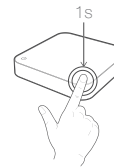

Reset Timer

In **Timer/Weighing Mode**, [Press and hold] to **reset**